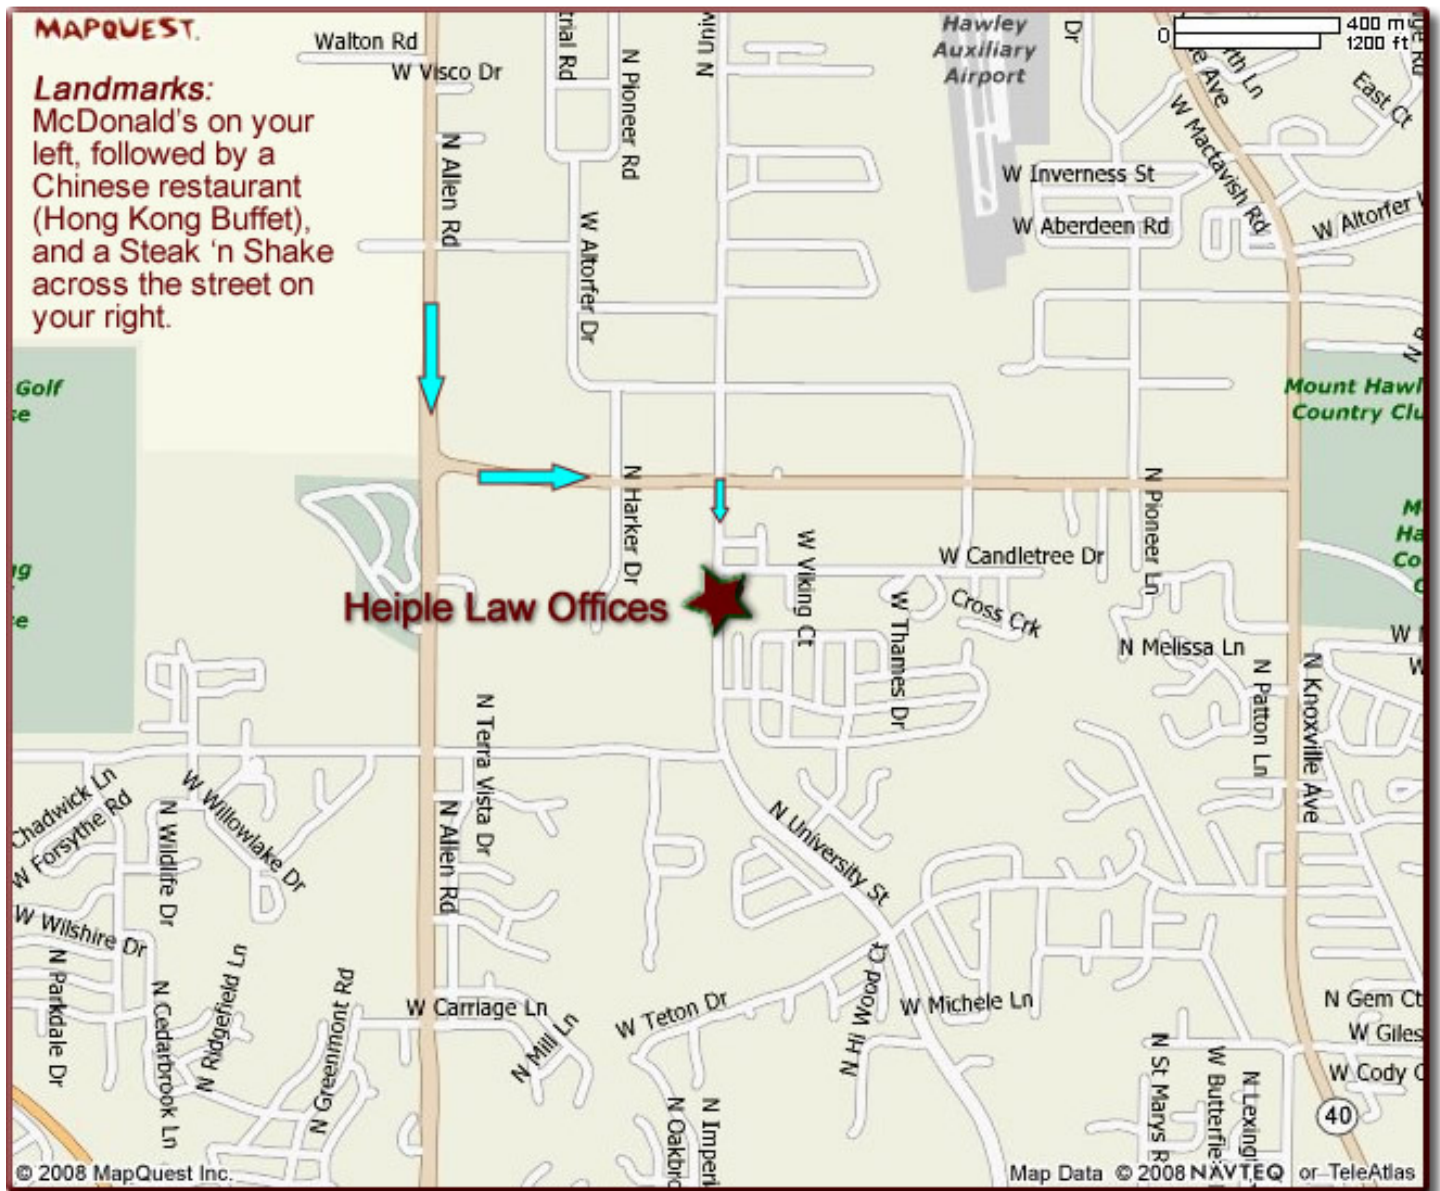

## **Heiple Law Offices**

7620 N. University, Suite 203  
Peoria, IL 61614-1297

**Directions: Heiple Law Offices** is located in the Pioneer Park area on Peoria's far north side, just South of the intersection of University Street and Pioneer Parkway.

As shown on the maps below, our offices are in a large office complex on the Southeast corner of University and Candletree. If you're coming to our office from out of town and are not familiar with the local Peoria streets, here are some turn-by-turn directions to help you find our offices. Please appreciate that these directions are specifically designed to help you avoid driving through Peoria itself and, thus, may not represent the shortest possible route.

### **Chillicothe/Princeton:**

- Take Illinois Route 29 South to Illinois Route 6 South (toward I-74 / I-474).
- Continue on Illinois Route 6 to Allen Road (Exit 5).
- Turn right onto N. Allen Road.
- Continue ahead (South) on Allen Road until you reach the intersection with Pioneer Parkway.
- Turn left (East) onto Pioneer Parkway.
- You will now drive past a number of auto dealerships until reaching the intersection with University Street (look for a BP/Circle K gas station on your right).
- Turn right (South) on University and immediately get into the left lane.
- You will now see a McDonald's on your left, followed by a Chinese restaurant (the Hong Kong Buffet). A Steak-n-Shake will be across the street on your right.
- Our building has a large column-shaped, vertical address marker on your left with "7620" in huge numbers. This is the intersection of University and Candletree.
- Turn left (East) onto Candletree and park in the lot along the North side of the building (by the bank branch).
- There is an entrance just East of the bank labeled "Second Floor Offices" that will lead you to our office.
- Suite 203.

## Zoomed Map