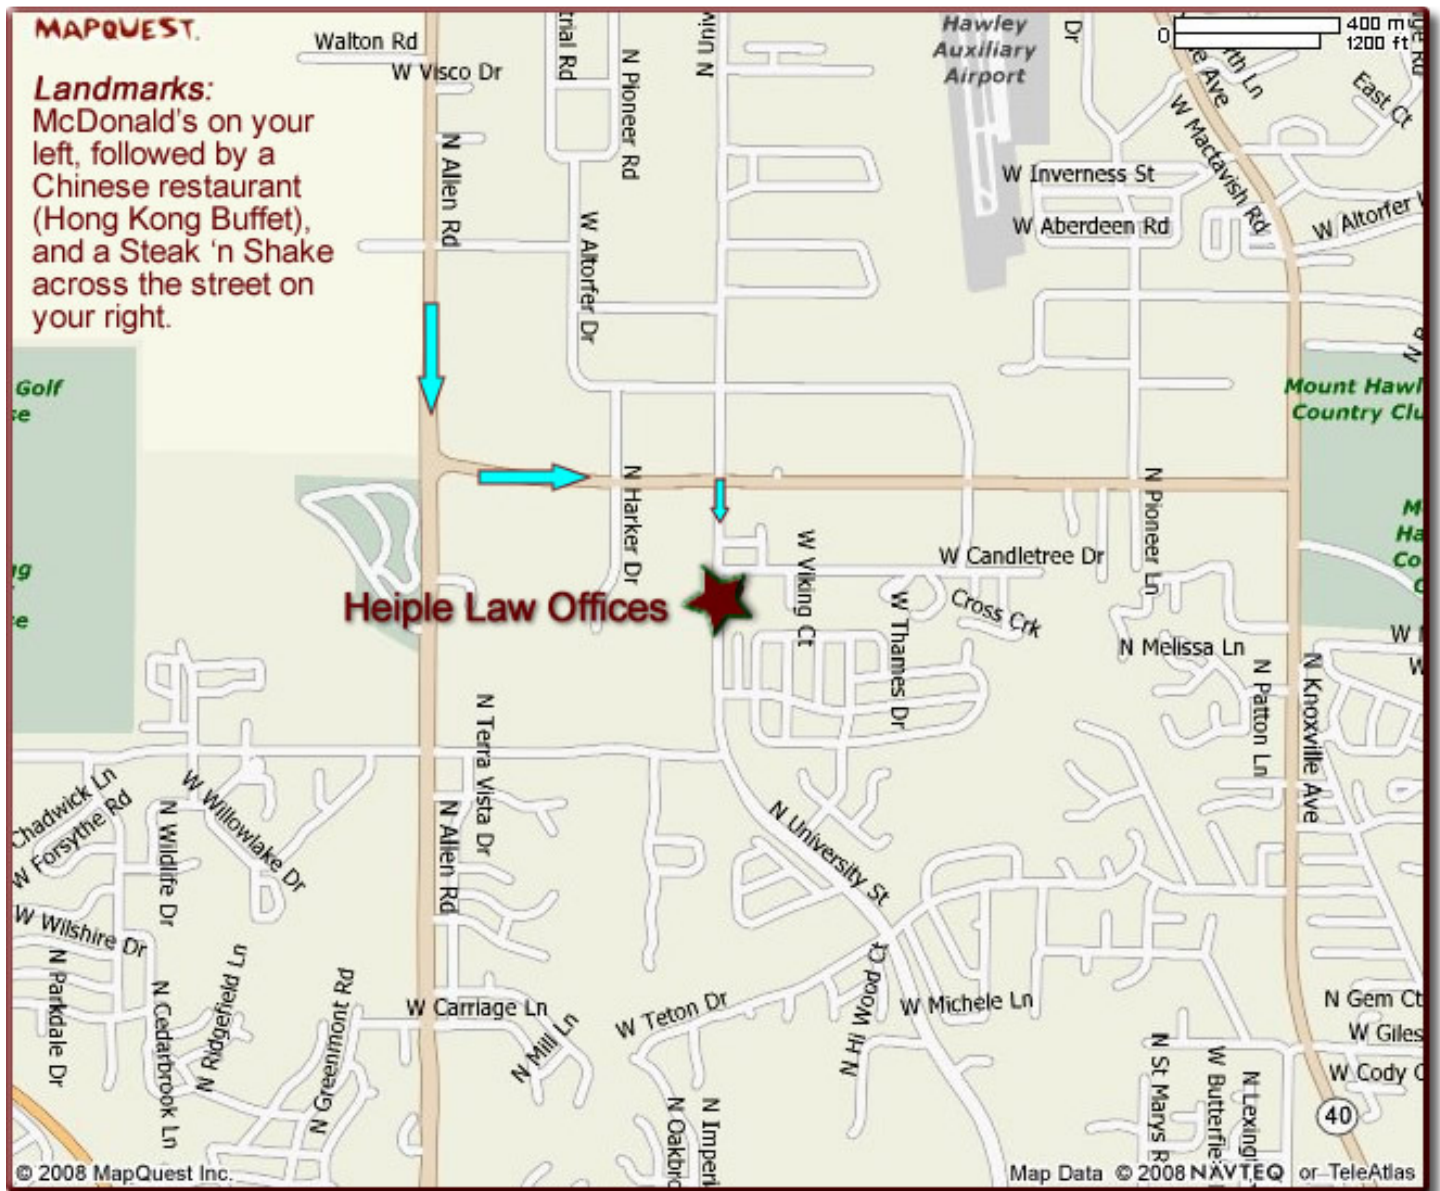

Enlarged Map (Additional zoom next page)