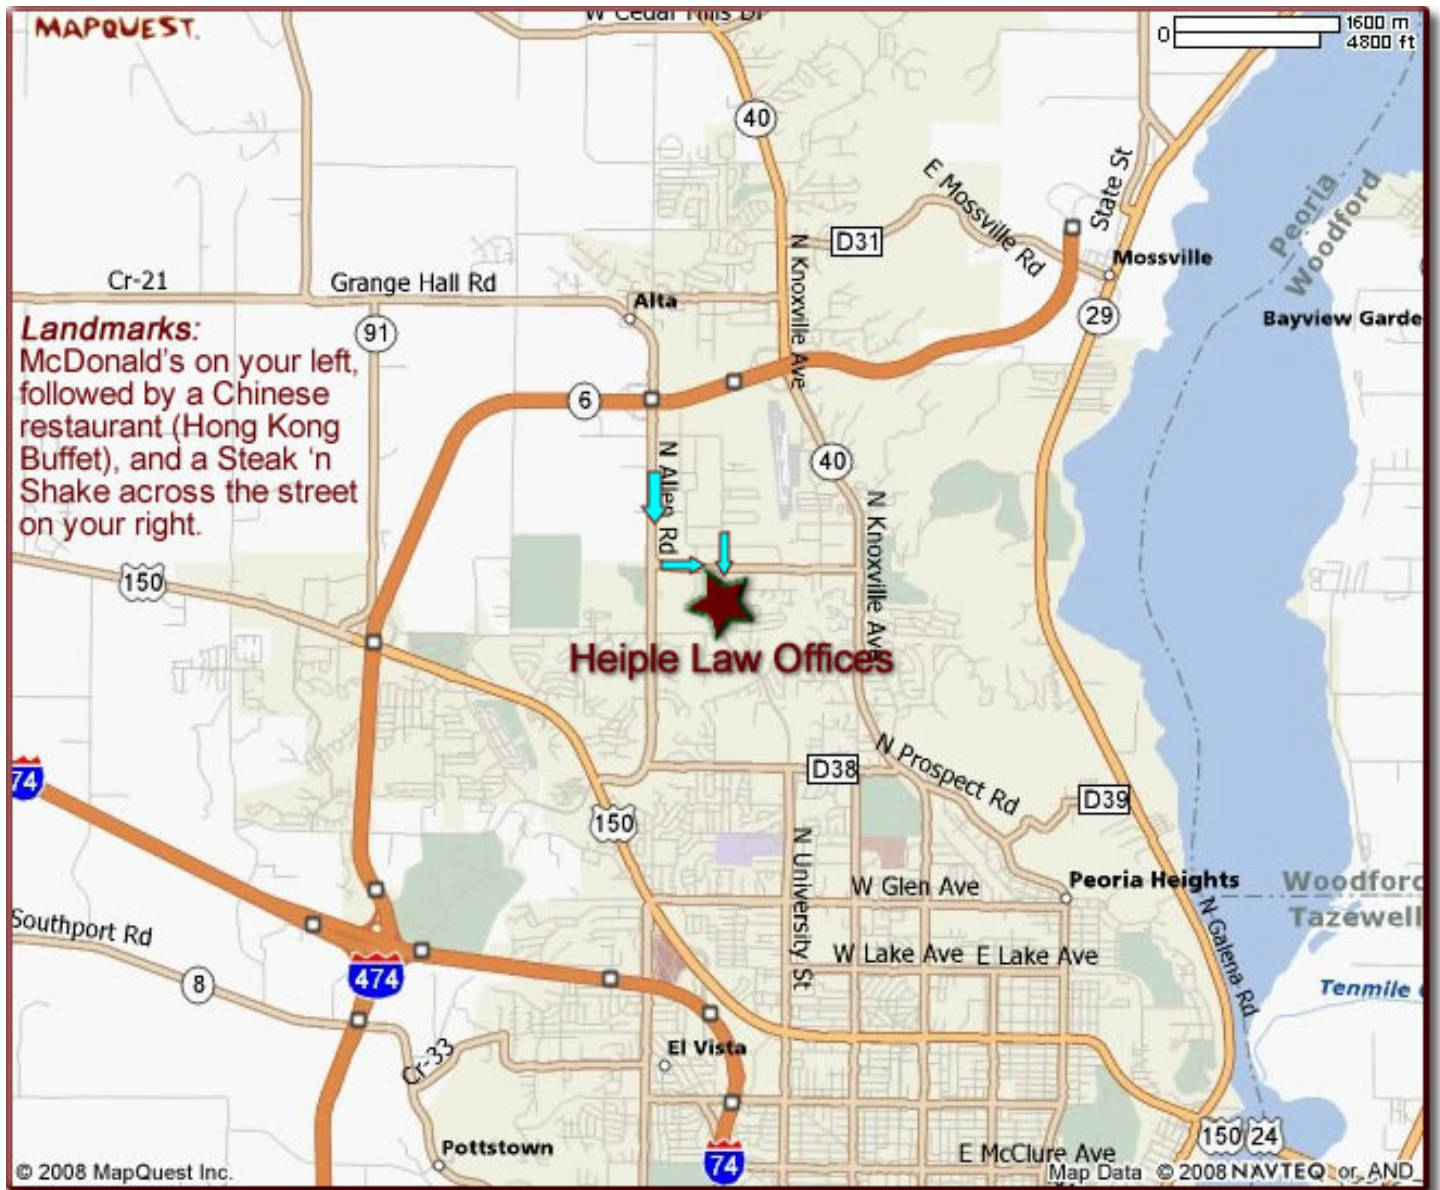

(Enlarged Map and Zoomed Map, next pages)