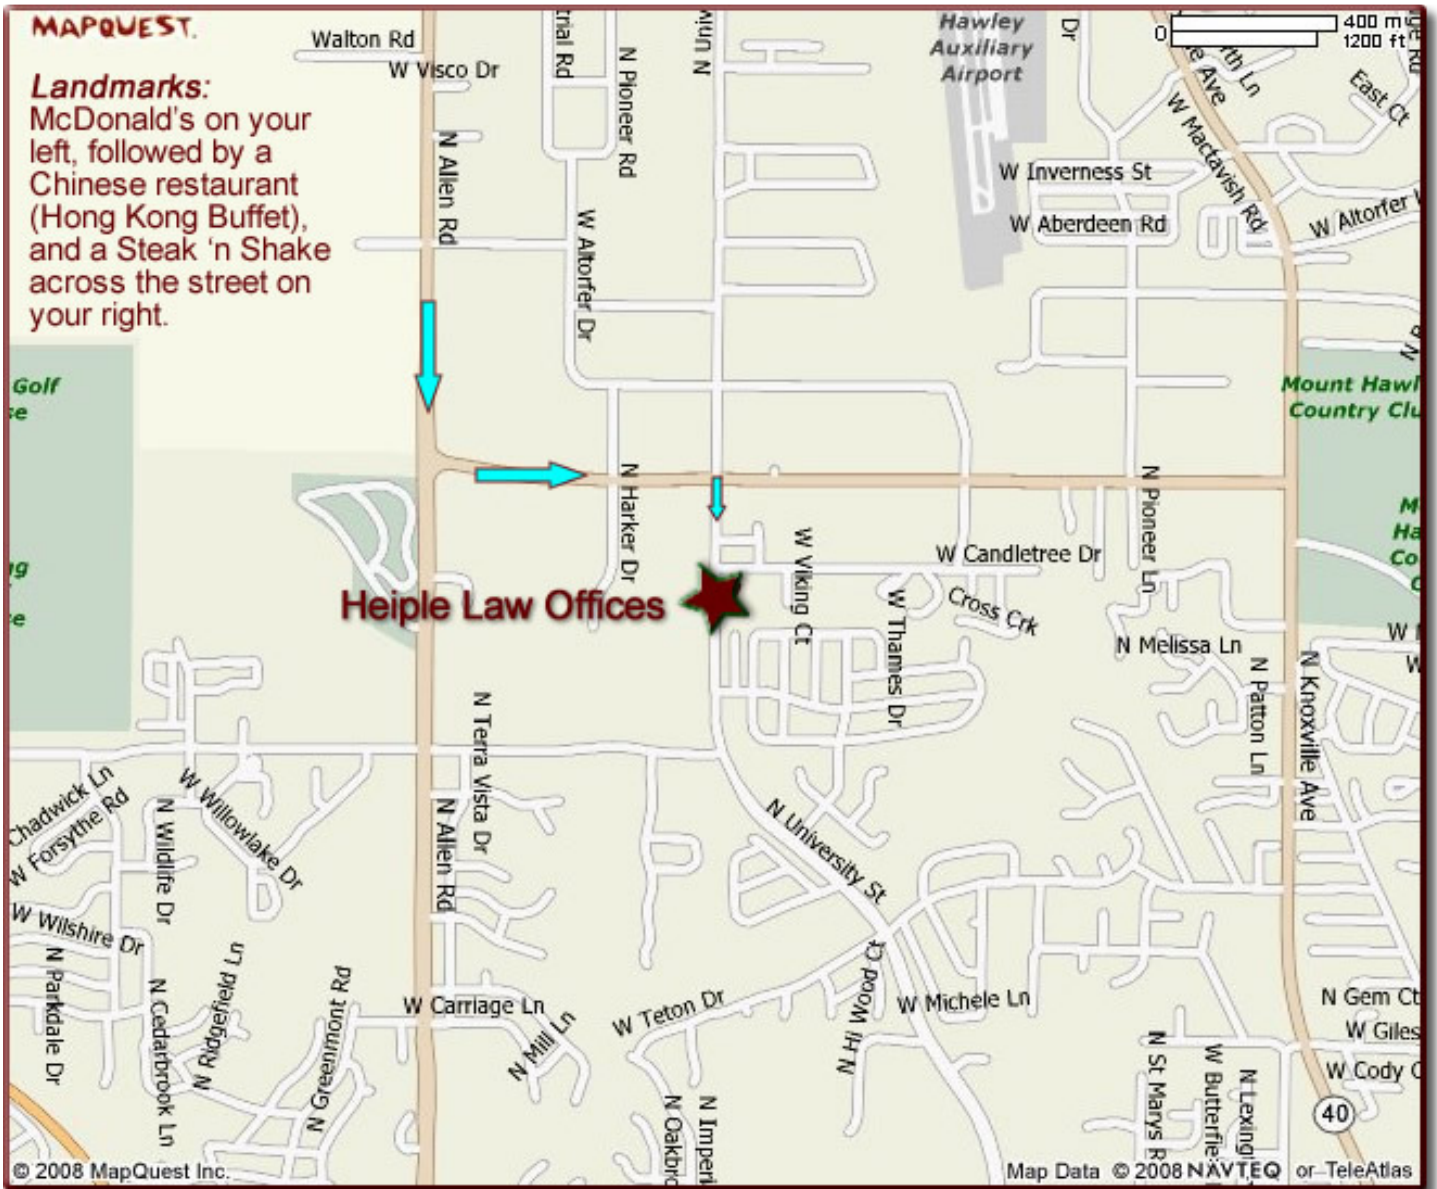

Enlarged Map (Additional zoom next page)