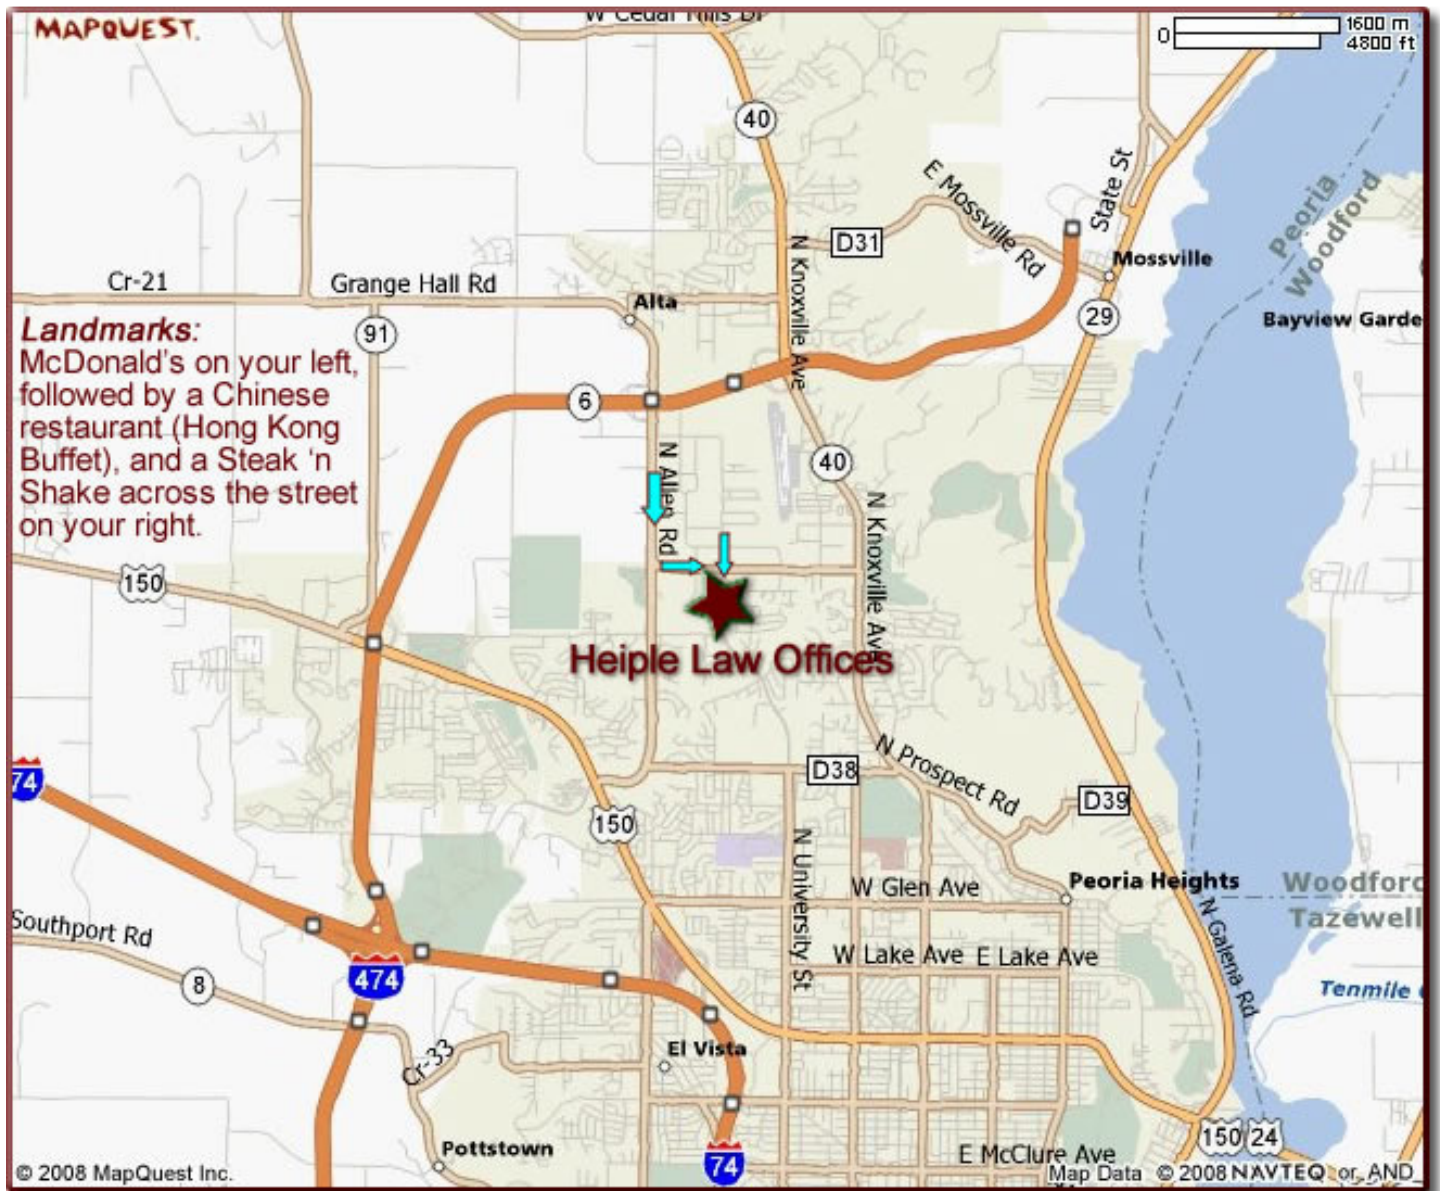

(Enlarged Map and Zoomed Map, next pages)