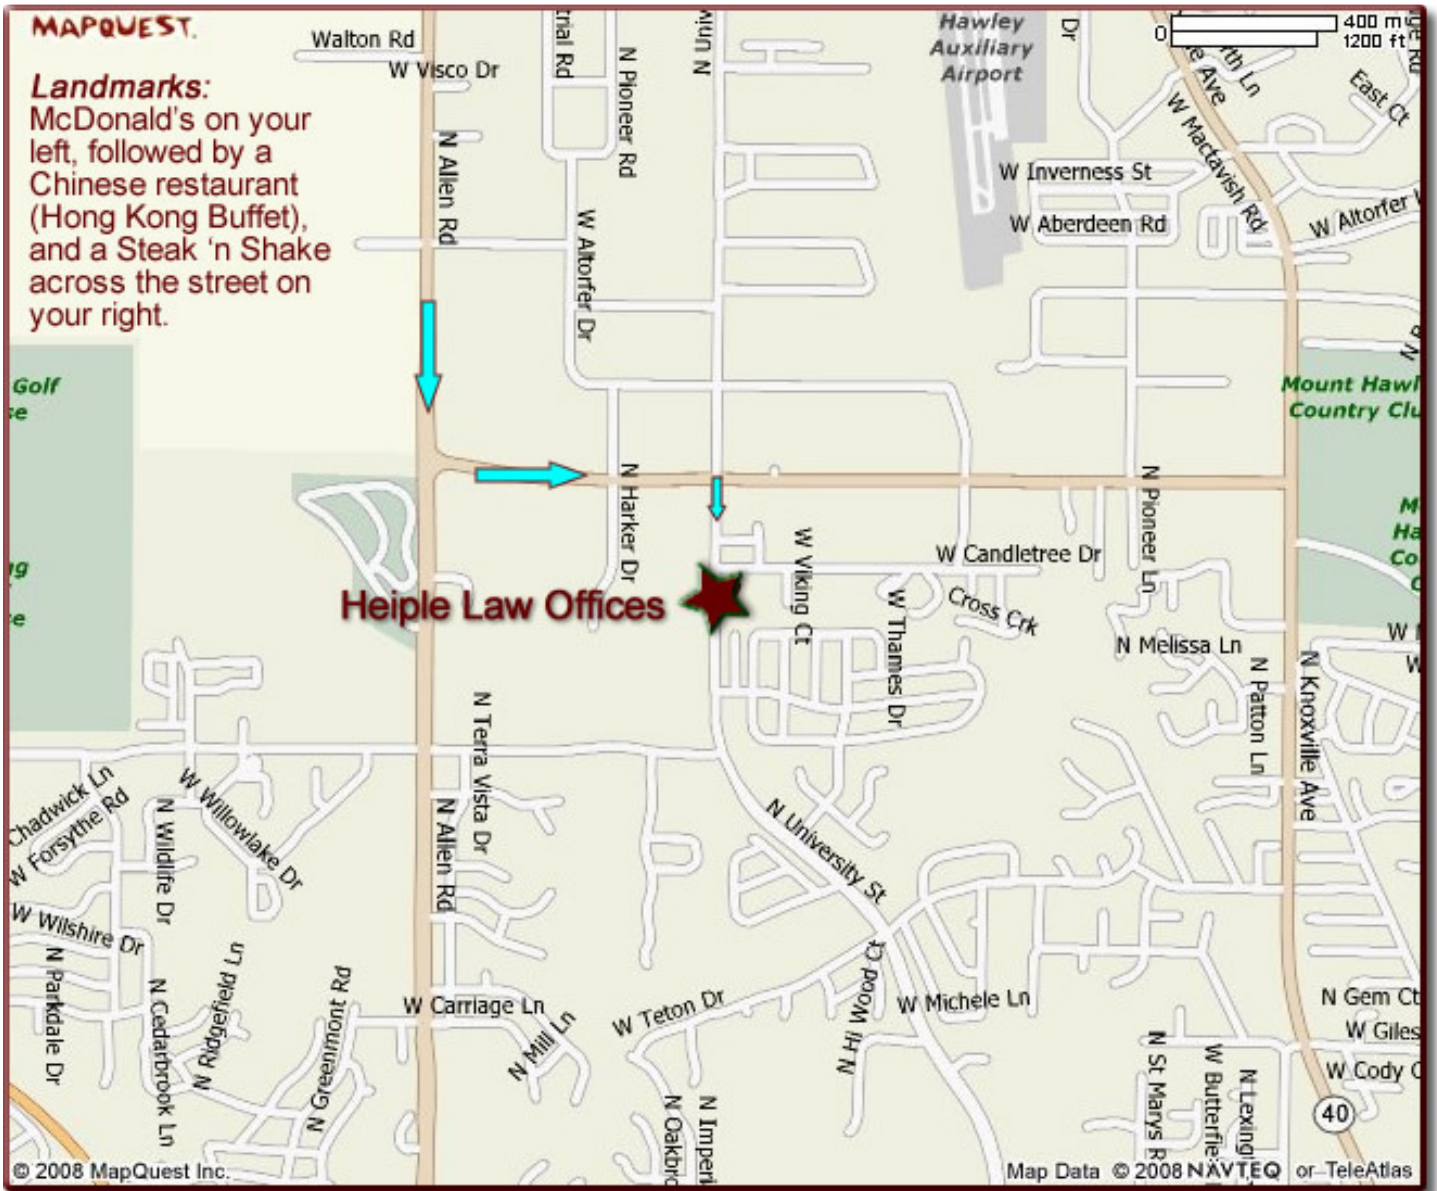

Enlarged Map (Additional zoom next page)