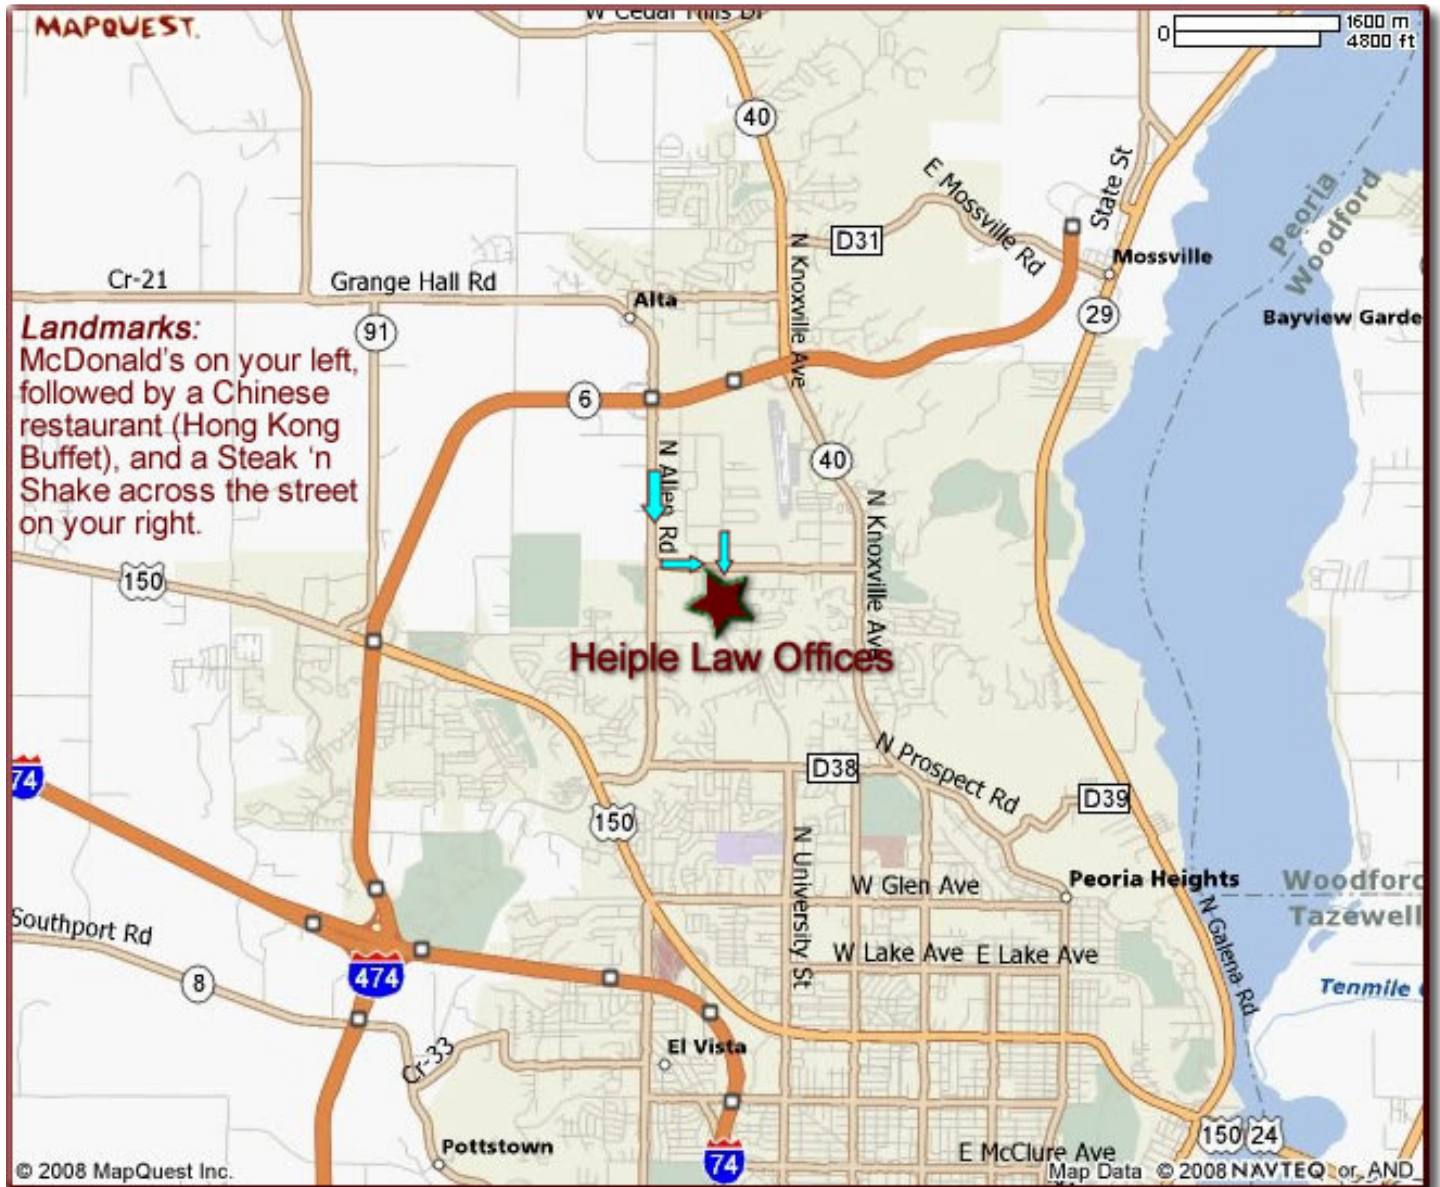

(Enlarged Map and Zoomed Map, next pages)