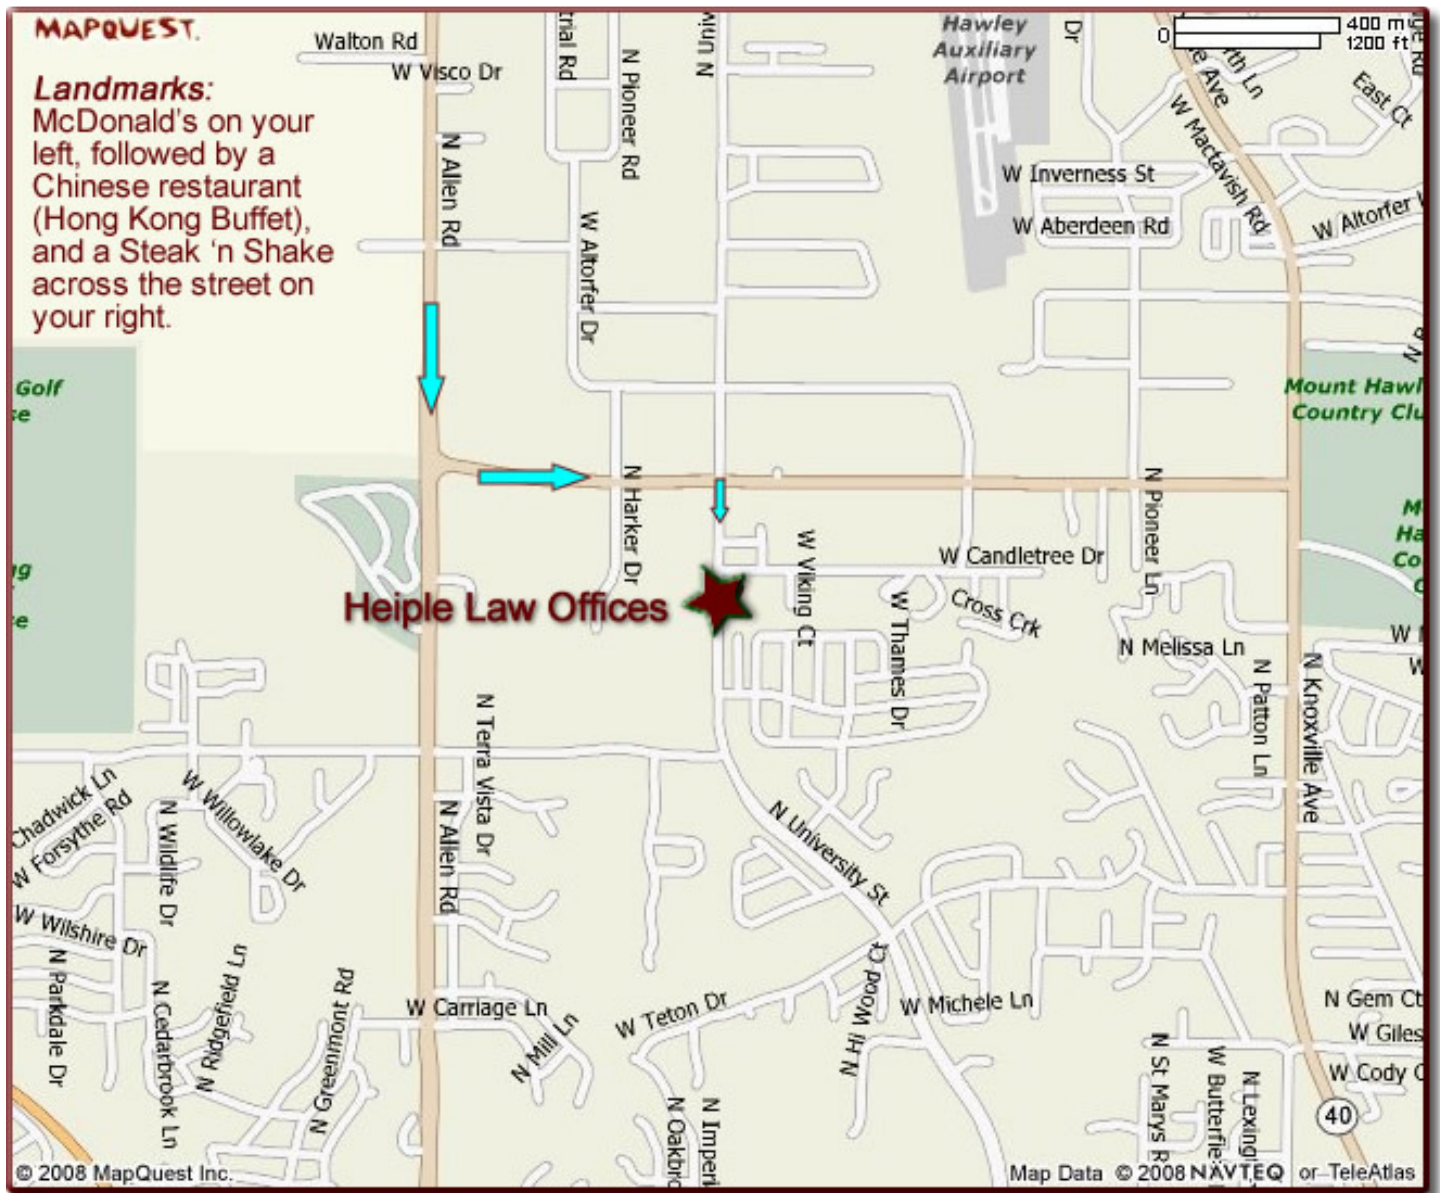

Enlarged Map (Additional zoom next page)